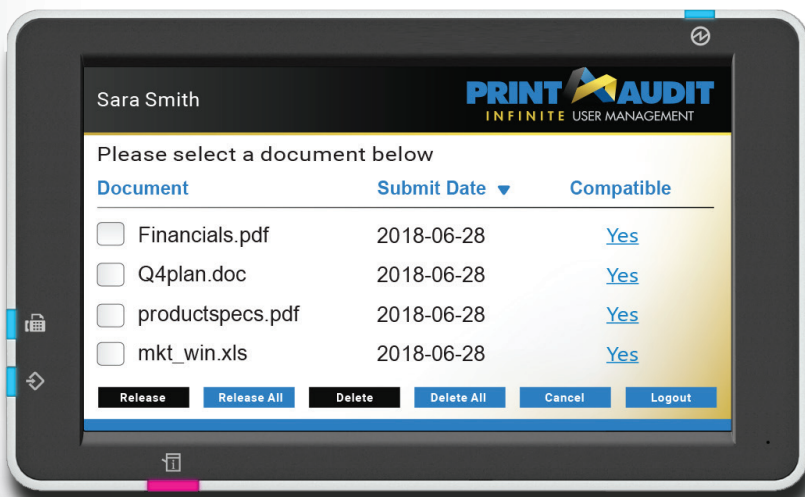

Documents left at the printer are a security risk, costly expense and an environmental concern.

Release print jobs by simply tapping your proximity card.

Seamless integration with Google Cloud Print.

Create release codes to easily and securely share documents with others.

Eliminate the risk of print jobs being stored on the hard drive of the device.

Use the "My Print Audit" app to release print jobs from any web enabled device.

Authenticate from the panel of compatible MFPs.

Secured Document Summary				
For All Time with All Users and All Printers				
Username	Documents Secured	Documents Released	Documents Cancelled/Expired	Pages Cancelled/Expired
Kim.Check	73	50	20	56
Shaina.Friedt	5	2	1	2
Paul Seigler	61	45	23	51
Caren.Novak	60	51	17	57
Williams.Garst	31	27	4	30
Rutha.Hui	50	23	9	26
Ardelle.Decker	59	58	21	65
Dani.Swinton	80	64	18	72
Miguelina.Allred	14	10	6	11
Julia.Egbert	32	19	3	21
Karly.Mae	16	11	5	12
Teresa.Kalina	83	47	16	53
Su.Sayler	57	38	13	43
Elvina.Crays	36	33	17	37
Vanita.Tabler	47	31	2	35

Plus, security for local printing:

- ✓ Ensure that resumes, financial reports, and other sensitive documentation are 100 percent secure.
- ✓ Generate reports that detail the who, what, where, when and why of every document produced.
- ✓ Setup powerful e-mail alerts to notify you when sensitive materials are printed.

Contact your MPS provider to get started with **Infinite User Management!**

Visit printaudit.com or call **877-412-8348** for more information.